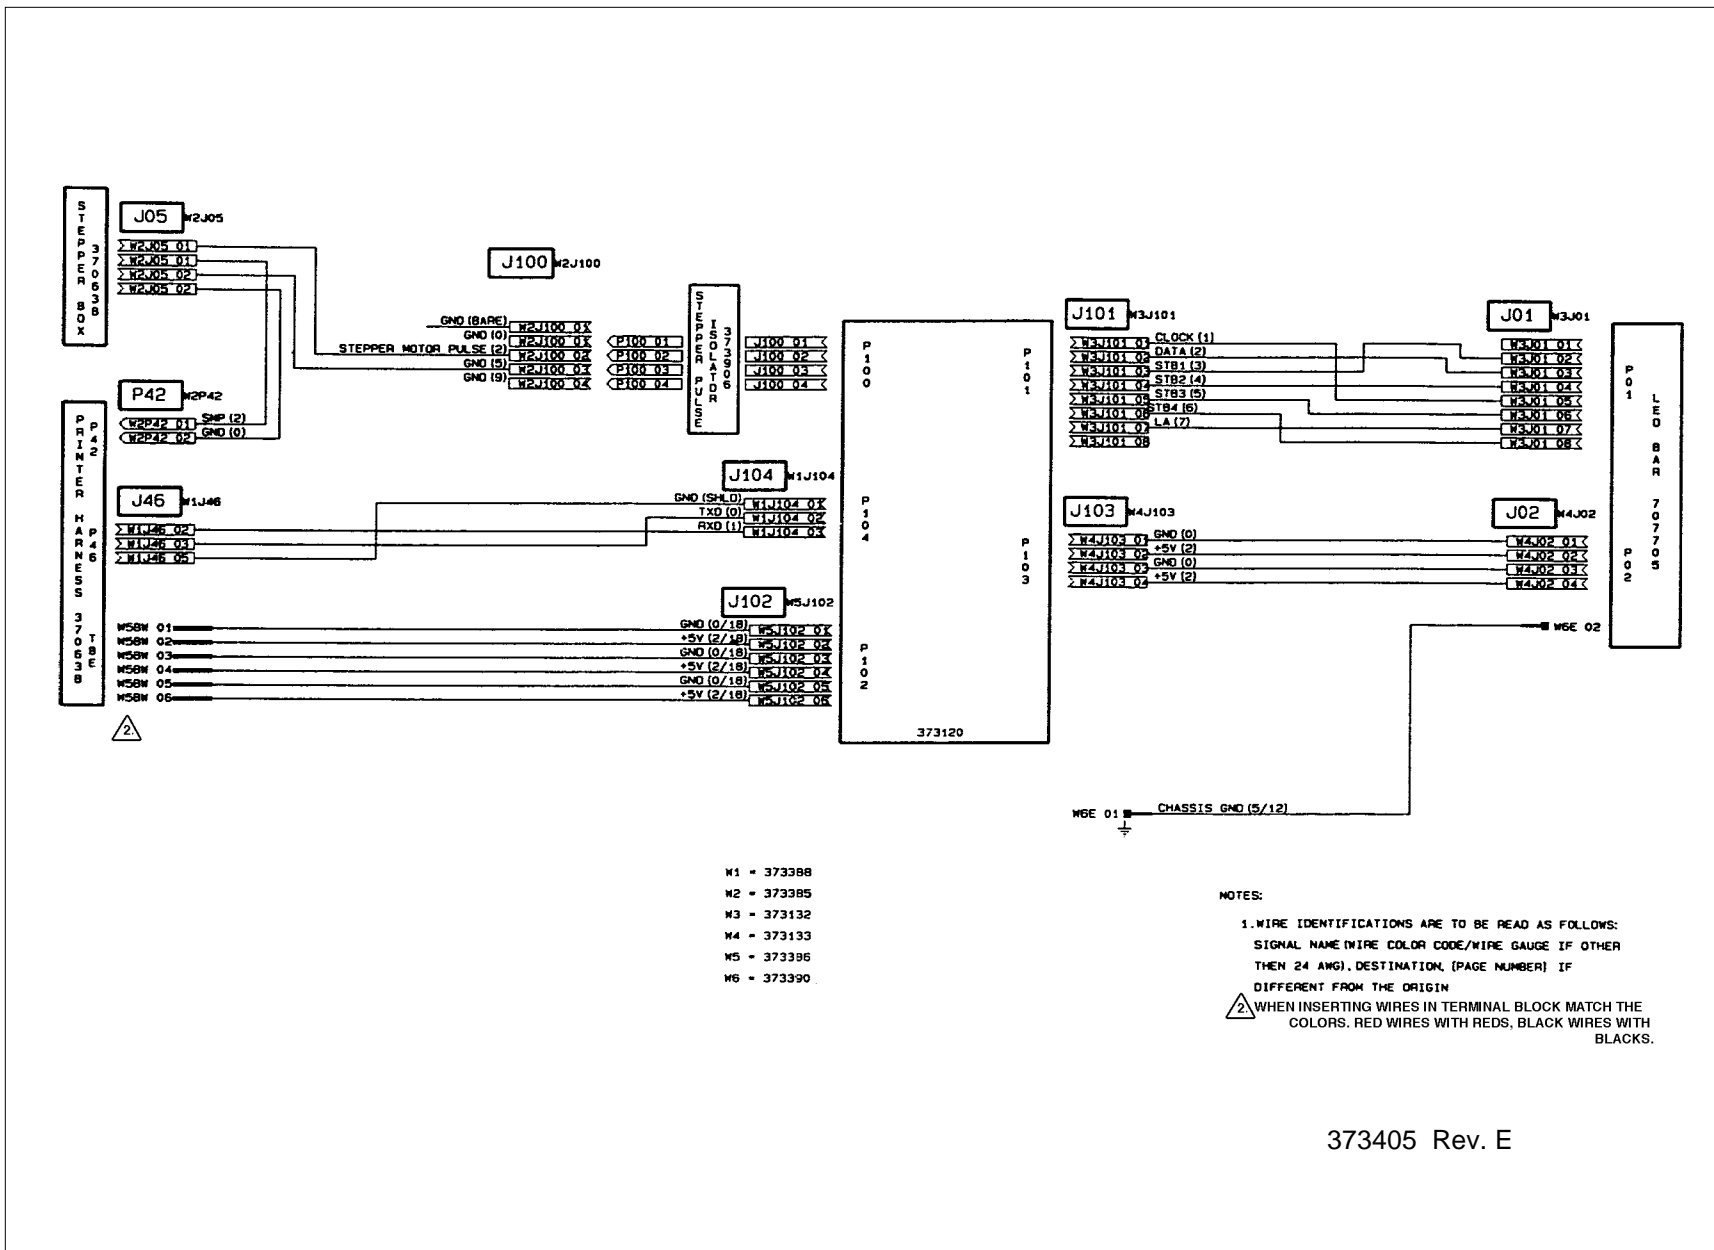

## Marker Bar Assy - S-Printer, Accudata Controlled

---

<i>Item</i>	<i>Part #</i>	<i>Description</i>	<i>Item</i>	<i>Part #</i>	<i>Description</i>
	373758	Kit-Retro/Install, MB Assy, SPTR, Accudata	18	373132	Cable Assy-Data, LED Printer
1	373094	Block- Mount, Shaft	19	373133	Cable Assy-Power, LED Printer
2	373461	Bracket-Guide, Paper	20	373386	Cable Assy-Power, SPTR
3	373096	Shaft-Guide, Paper	21	373188	Cable Assy-Serial Data, Accudata
4	373097	Mount-Angle, Marker Bar	22	373390	Cable Assy-Ground, SPTR
5	707705	Printhead-LED, 300 DPI, Rohm	23	701177	Adhesive-Sealant, RTV, Blk, 10 oz
6	702423	Screw-Set, SK KCP, 6-32 x .12, Blk	24	701488	Adhesive-Sealant, Thread Locking, Med Str
7	700331	Screw-Cap, SKBHC, 6-32 x .25, Blk	25	700517	Cable Tie-Miniature, .75 D Bundle
8	704450	Screw-Mch, PPH, M3 x 14, Zinc	26	373442	Spacer-Mount, Marker Bar
9	700699	Screw-Cap, SK, 10-32 x .50, Blk	27	373128	Pcb Assy-Gutter, Step
10	700601	Washer-Lock, Int, No.10, Blk	28	373135-02	Prog Prom-MB, Ver 2.0 Accu, Phase I^Mkr Bar
11	700386	Washer-Flat, No. 10, SAE, Blk	29	703891	Screw-Mch, PPH, M3 x 12,Zinc
12	374290	Cover-Bar	30	703892	Screw-Mch, PPH, M3 x 6, Blk
13	702988	Screw-Cap, SK 10-32 x 1.50, Blk	31	373906	Pcb Assy-Stepper Pulse Isolator
14	373120	Pcb Assy-Marker Bar	32	700159	Grommet-Rubber, Round, .31 ID
15	702567	Screw-Cap, SKBHC, 4-40 x .75, Blk		500139	Maunal-Install, Operator, Marker Bar, SPTR
16	700135	Washer-Lock, Int, No. 4, Blk		707906	Royalty-Software, Accudata Upgrade
17	373131	Cable Assy-Pulses, Stepper Motor, Accu		374285-01	Prog Prom-MB, Ver 3.0, Accu, Phase ii^ MB

Figure 6 — Marker Bar Assy - S-printer, Accudata Controlled

Figure 7 — Machine Schematic, S-Printer Marker Bar, Accudata Controlled

Figure 8 — Machine Schematic, S-Printer Marker Bar, Excellerator Controlled