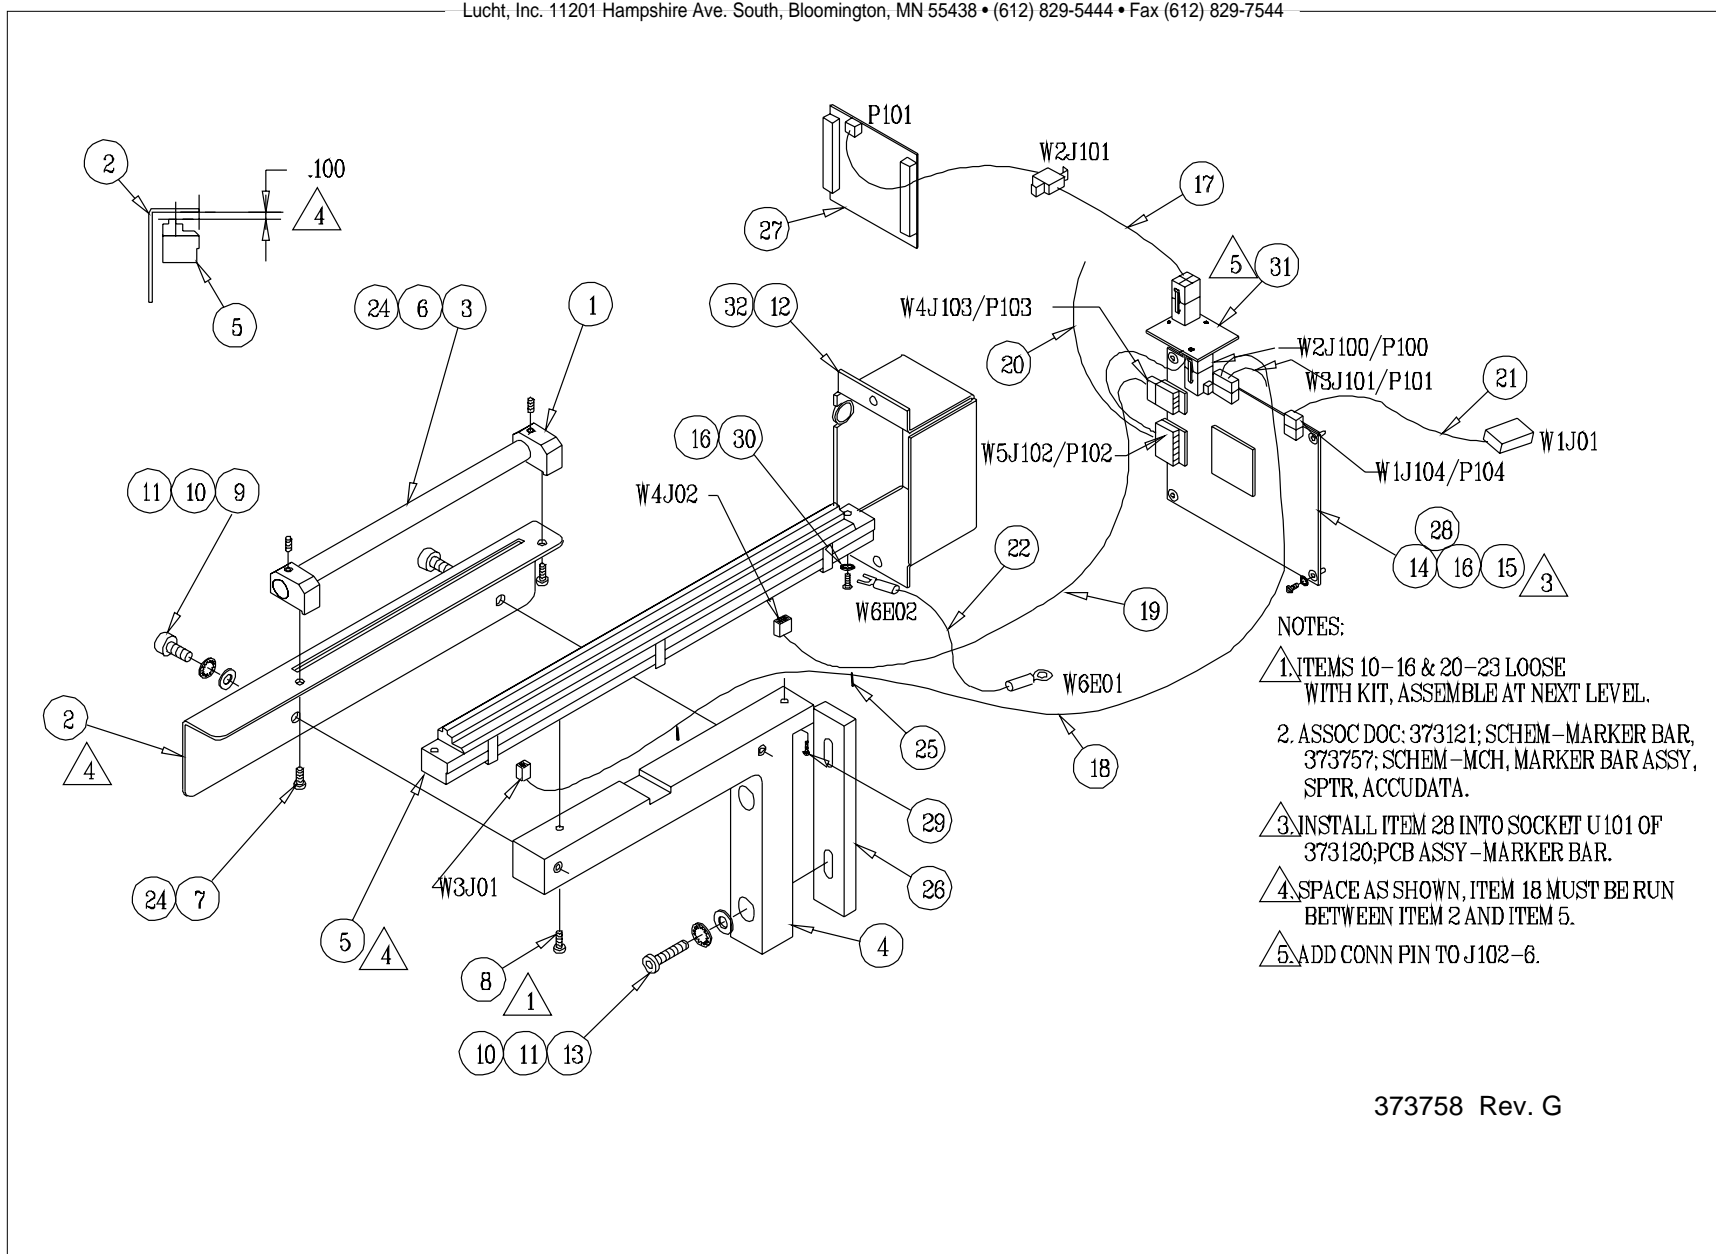

## Marker Bar Assy - S-Printer, Accudata Controlled

---

<i>Item</i>	<i>Part #</i>	<i>Description</i>	<i>Item</i>	<i>Part #</i>	<i>Description</i>
	373758	Kit-Retro/Install, MB Assy, SPTR, Accudata	18	373132	Cable Assy-Data, LED Printer
1	373094	Block- Mount, Shaft	19	373133	Cable Assy-Power, LED Printer
2	373461	Bracket-Guide, Paper	20	373386	Cable Assy-Power, SPTR
3	373096	Shaft-Guide, Paper	21	373188	Cable Assy-Serial Data, Accudata
4	373097	Mount-Angle, Marker Bar	22	373390	Cable Assy-Ground, SPTR
5	707705	Printhead-LED, 300 DPI, Rohm	23	701177	Adhesive-Sealant, RTV, Blk, 10 oz
6	702423	Screw-Set, SK KCP, 6-32 x .12, Blk	24	701488	Adhesive-Sealant, Thread Locking, Med Str
7	700331	Screw-Cap, SKBHC, 6-32 x .25, Blk	25	700517	Cable Tie-Miniature, .75 D Bundle
8	704450	Screw-Mch, PPH, M3 x 14, Zinc	26	373442	Spacer-Mount, Marker Bar
9	700699	Screw-Cap, SK, 10-32 x .50, Blk	27	373128	Pcb Assy-Gutter, Step
10	700601	Washer-Lock, Int, No.10, Blk	28	373135-02	Prog Prom-MB, Ver 2.0 Accu, Phase I^Mkr Bar
11	700386	Washer-Flat, No. 10, SAE, Blk	29	703891	Screw-Mch, PPH, M3 x 12,Zinc
12	374290	Cover-Bar	30	703892	Screw-Mch, PPH, M3 x 6, Blk
13	702988	Screw-Cap, SK 10-32 x 1.50, Blk	31	373906	Pcb Assy-Stepper Pulse Isolator
14	373120	Pcb Assy-Marker Bar	32	700159	Grommet-Rubber, Round, .31 ID
15	702567	Screw-Cap, SKBHC, 4-40 x .75, Blk		500139	Maunal-Install, Operator, Marker Bar, SPTR
16	700135	Washer-Lock, Int, No. 4, Blk		707906	Royalty-Software, Accudata Upgrade
17	373131	Cable Assy-Pulses, Stepper Motor, Accu		374285-01	Prog Prom-MB, Ver 3.0, Accu, Phase ii^ MB

Figure 6 — Marker Bar Assy - S-printer, Accudata Controlled

Figure 7 — Machine Schematic, S-Printer Marker Bar, Accudata Controlled

Figure 8 — Machine Schematic, S-Printer Marker Bar, Excellerator Controlled