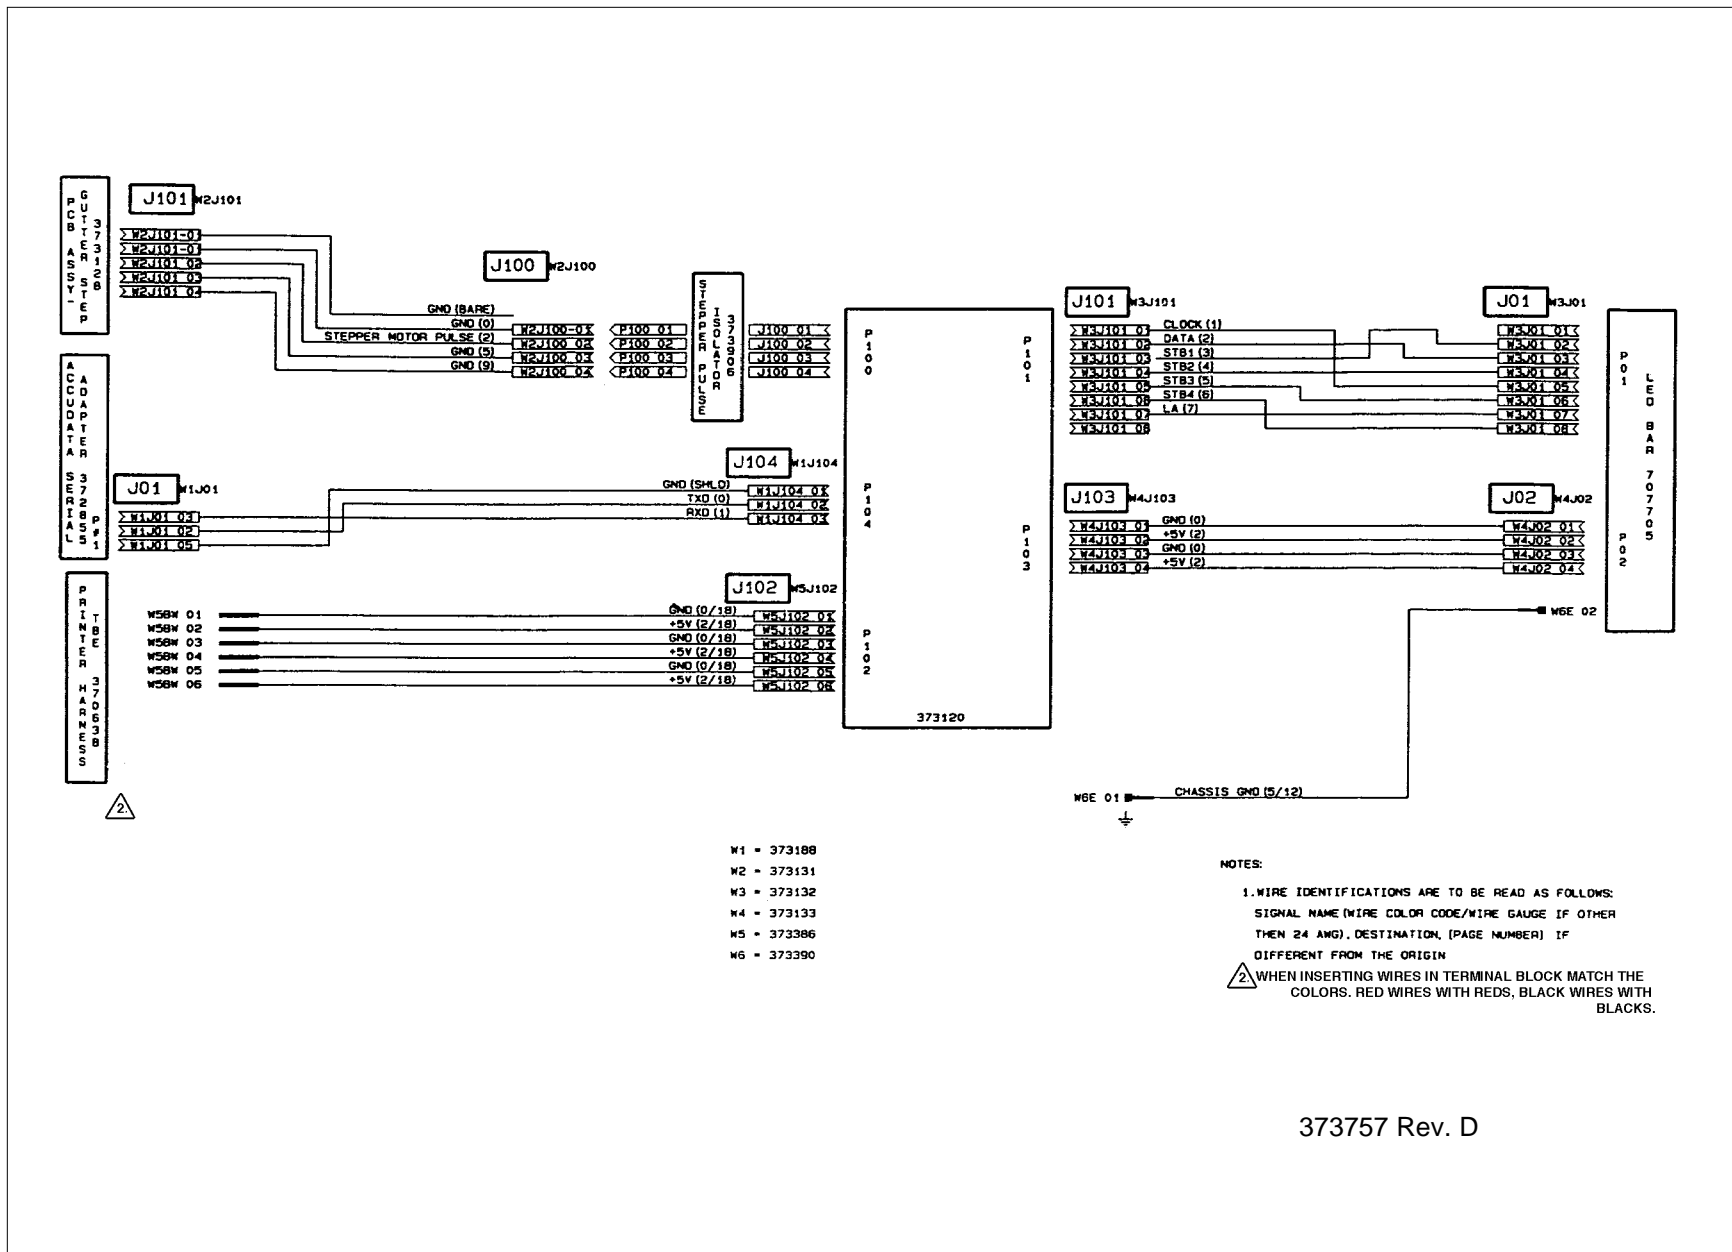

## Marker Bar Assy - S-Printer, Accudata Controlled

---

<i>Item</i>	<i>Part #</i>	<i>Description</i>	<i>Item</i>	<i>Part #</i>	<i>Description</i>
	373758	Kit-Retro/Install, MB Assy, SPTR, Accudata	18	373132	Cable Assy-Data, LED Printer
1	373094	Block- Mount, Shaft	19	373133	Cable Assy-Power, LED Printer
2	373461	Bracket-Guide, Paper	20	373386	Cable Assy-Power, SPTR
3	373096	Shaft-Guide, Paper	21	373188	Cable Assy-Serial Data, Accudata
4	373097	Mount-Angle, Marker Bar	22	373390	Cable Assy-Ground, SPTR
5	707705	Printhead-LED, 300 DPI, Rohm	23	701177	Adhesive-Sealant, RTV, Blk, 10 oz
6	702423	Screw-Set, SK KCP, 6-32 x .12, Blk	24	701488	Adhesive-Sealant, Thread Locking, Med Str
7	700331	Screw-Cap, SKBHC, 6-32 x .25, Blk	25	700517	Cable Tie-Miniature, .75 D Bundle
8	704450	Screw-Mch, PPH, M3 x 14, Zinc	26	373442	Spacer-Mount, Marker Bar
9	700699	Screw-Cap, SK, 10-32 x .50, Blk	27	373128	Pcb Assy-Gutter, Step
10	700601	Washer-Lock, Int, No.10, Blk	28	373135-02	Prog Prom-MB, Ver 2.0 Accu, Phase I^Mkr Bar
11	700386	Washer-Flat, No. 10, SAE, Blk	29	703891	Screw-Mch, PPH, M3 x 12,Zinc
12	374290	Cover-Bar	30	703892	Screw-Mch, PPH, M3 x 6, Blk
13	702988	Screw-Cap, SK 10-32 x 1.50, Blk	31	373906	Pcb Assy-Stepper Pulse Isolator
14	373120	Pcb Assy-Marker Bar	32	700159	Grommet-Rubber, Round, .31 ID
15	702567	Screw-Cap, SKBHC, 4-40 x .75, Blk		500139	Maunal-Install, Operator, Marker Bar, SPTR
16	700135	Washer-Lock, Int, No. 4, Blk		707906	Royalty-Software, Accudata Upgrade
17	373131	Cable Assy-Pulses, Stepper Motor, Accu		374285-01	Prog Prom-MB, Ver 3.0, Accu, Phase ii^ MB

Figure 6 — Marker Bar Assy - S-printer, Accudata Controlled

Figure 7 — Machine Schematic, S-Printer Marker Bar, Accudata Controlled

Figure 8 — Machine Schematic, S-Printer Marker Bar, Excellerator Controlled