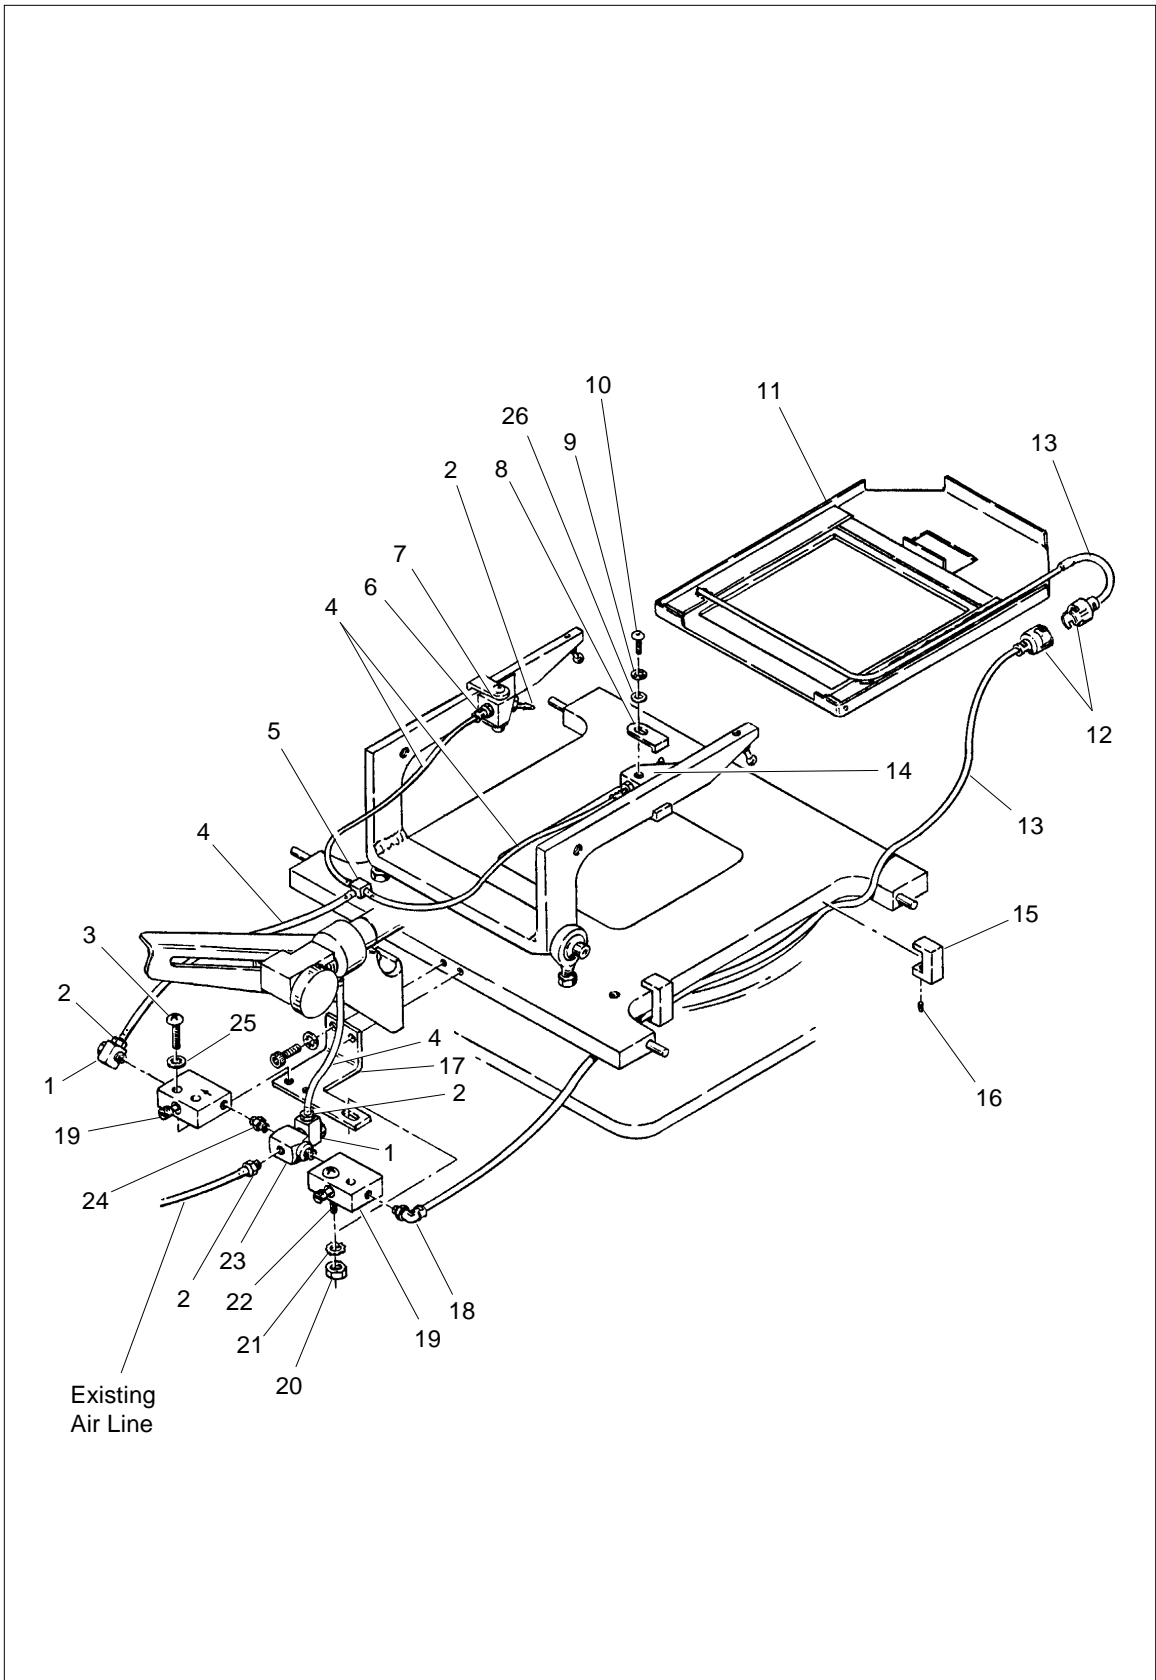

Illustrated Parts List

Item	Part No.	Part Description
-	363370	Negative Cleaner Retrofit Kit
1	701374	Fitting - elbow, with gasket, 10-32
2	700830	Fitting - barbed, 10-32 x 1/8 O.D. tube
3	700547	Screw - PPH, 6-32 x 1/2
4	700879	Tube - .175 O.D. x .078 I.D.
5	702088	Fitting - tee, barbed
6	703131	Fitting - barbed, 10-32
7	363352	Block - negative cleaner, right
8	363349	Retainer - negative cleaner block
9	700135	Washer - lock, #4 int.
10	702827	Screw - PPH, 4-40 x .188
11	363358	Filter Tray - negative cleaner
12	703133	Coupling Set - barbed (included with item #8)
13	702317	Tube - .125 O.D. x .031 wall thickness
14	363351	Block - negative cleaner, left
15	363357	Retainer - tube
16	700100	Setscrew - 4-40 x 1/4
17	363421	Bracket - flow control valve
18	703132	Fitting - elbow, barbed, 10-32
19	700863	Flow Control - air
20	701161	Nut - hex, 6-32
21	701271	Washer - lock, #6 ext.
22	701415	Screw - PPH, 6-32 x 7/8
23	701515	Fitting - "X", barbed, 10-32, with washer
24	702304	Fitting - nipple, 10-32 hex
25	700600	Washer - lock, #6 int.
26	702020	Washer - flat, #4
-	363364	Instructions - installation (not shown)